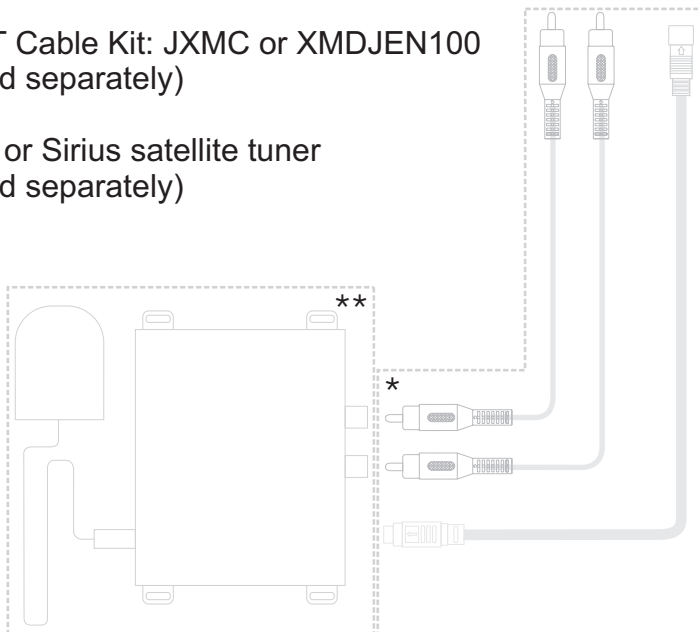

IMPORTANT: Incorrect wiring connections can damage the unit. Follow the wiring instructions carefully, or have the installation handled by an experienced technician.

Wiring Example for MediaLink

(iPods and SAT Equipment Sold Separately)

NOTE: See other side for overall wiring diagram.

* SAT Cable Kit: JXMC or XMDJEN100 (sold separately)

** XM or Sirius satellite tuner (sold separately)

NOTE: Gen 5 iPod recommended for best performance.

jLink iPod Cable (Included)